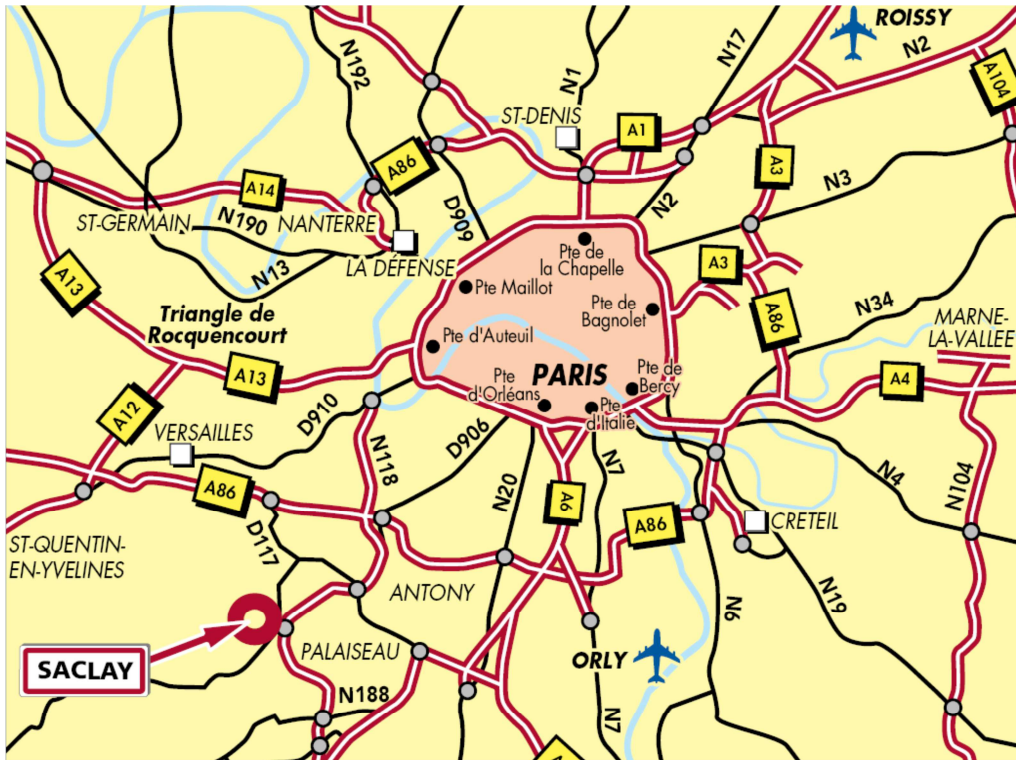

From the “Pont de Sèvres” *bridge of Sèvres* – south/west of Paris (approximately 40 minutes)

On the west ring road of Paris, take the exit “Direction Bordeaux-Nantes”. Take the main road N118 direction "Chartres - Orléans" and exit at "Saclay/Gif-sur-Yvette". This exit leads to the roundabout of the "Christ of Saclay". From there, take D36 road direction "SOLEIL". Go ahead to “CEA Orme des Merisiers”

From the “Porte d’Orléans” *gate of Orléans* – south of Paris (approximately 40 minutes)

On the south ring road of Paris, take the A6 highway at the “gate of Orléans” and follow the directions: "Orleans/Lyon", "Chartres/Orleans" (by highway), "Versailles - Igny Bièvres – Cité scientifique", then "Saclay". At the roundabout of the "Christ of Saclay", take D36 road direction "SOLEIL". Go ahead to “CEA Orme des Merisiers”.

3) PUBLIC TRANSPORTATION FROM AIRPORT TO PARIS

Arrival at Roissy Charles de Gaulle Airport :

The airport is located 30 km north of Paris. It is conveniently connected 4 times an hour from 5 a.m. to 12 p.m. to downtown Paris by the RER B metro line (rapid regional metro system). A bus connects the RER station to terminals 1 and 2 (at terminal 1, exit 28, arrival floor, at terminal 2A, exit 5, terminal 2B, exit 6, terminal 2C, exit 9, terminal 2D, exit 2, terminal 2F, exit F, departure floor). Take the RER B - direction “Saint-Rémy-les-Chevreuse” – to the station “LE GUICHET” (about 75 minutes) – At this station, go to the bus stop and get on the bus APTR 06-09 to “CEA Orme des Merisiers”.

Arrival at Orly Airport :

The airport is located 15 km south of Paris. Take “Orly Val” shuttle to the station “ANTONY” – then take the RER B metro line, direction “Saint Rémy-lès-Chevreuse”, to “LE GUICHET” – At this station, go to the bus stop and get on the bus APTR 06-09 to “CEA Orme des Merisiers”.